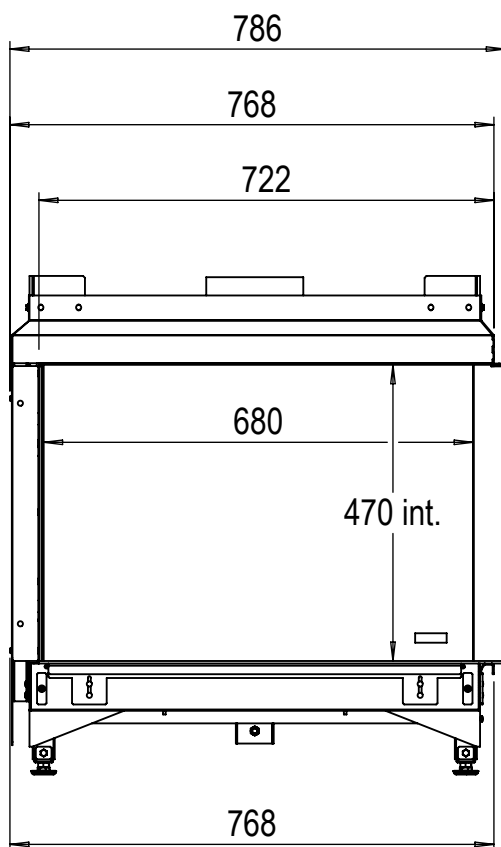

* Incl. optional adjustabel feet

Dimensional drawing Duet M Smart left - cover strip large

Glen Dimplex Benelux BV

P.O.box 219, NL-8440 AE Heerenveen Tel.:+31(0)513 656500 Fax:+31(0)513 656531

* Incl. optional adjustabel feet

Dimensional drawing Duet M Smart left - cover strip small

Glen Dimplex Benelux BV

P.O.box 219, NL-8440 AE Heerenveen Tel.:+31(0)513 656500 Fax:+31(0)513 656531

* Incl. optional adjustable feet

Dimensional drawing Duet M Smart right - cover strip large