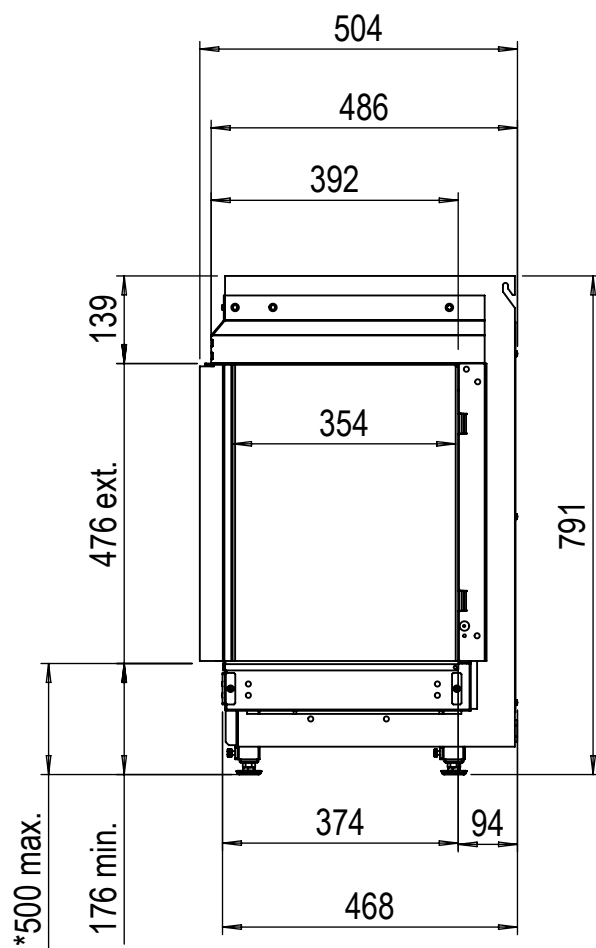

* Incl. optional adjustabel feet

Dimensional drawing Duet M Smart left - cover strip large

Glen Dimplex Benelux BV

P.O.box 219, NL-8440 AE Heerenveen Tel.:+31(0)513 656500 Fax:+31(0)513 656531

* Incl. optional adjustabel feet

Dimensional drawing Duet M Smart left - cover strip small

Glen Dimplex Benelux BV

P.O.box 219, NL-8440 AE Heerenveen Tel.:+31(0)513 656500 Fax:+31(0)513 656531

* Incl. optional adjustable feet

Dimensional drawing Duet M Smart right - cover strip large

Glen Dimplex Benelux BV

P.O.box 219, NL-8440 AE Heerenveen Tel.:+31(0)513 656500 Fax:+31(0)513 656531

* Incl. optional adjustable feet

Dimensional drawing Duet M Smart right - cover strip small

Glen Dimplex Benelux BV