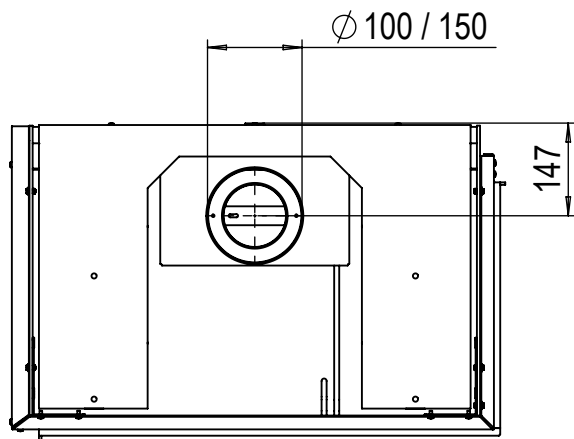

* Incl. optional adjustabel feet

Dimensional drawing Duet M Smart left - cover strip large

Glen Dimplex Benelux BV

P.O.box 219, NL-8440 AE Heerenveen Tel.:+31(0)513 656500 Fax:+31(0)513 656531

* Incl. optional adjustabel feet

Dimensional drawing Duet M Smart left - cover strip small

Glen Dimplex Benelux BV

P.O.box 219, NL-8440 AE Heerenveen Tel.:+31(0)513 656500 Fax:+31(0)513 656531

* Incl. optional adjustable feet

Dimensional drawing Duet M Smart right - cover strip large

Glen Dimplex Benelux BV

P.O.box 219, NL-8440 AE Heerenveen Tel.:+31(0)513 656500 Fax:+31(0)513 656531

* Incl. optional adjustable feet

Dimensional drawing Duet M Smart right - cover strip small

Glen Dimplex Benelux BV