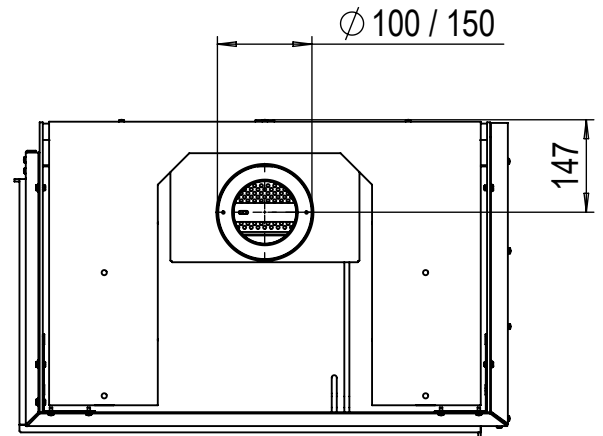

* Incl. optional adjustabel feet

Dimensional drawing Duet M Smart left - cover strip large

Glen Dimplex Benelux BV

P.O.box 219, NL-8440 AE Heerenveen Tel.:+31(0)513 656500 Fax:+31(0)513 656531

* Incl. optional adjustabel feet

Dimensional drawing Duet M Smart left - cover strip small

Glen Dimplex Benelux BV

P.O.box 219, NL-8440 AE Heerenveen Tel.:+31(0)513 656500 Fax:+31(0)513 656531

* Incl. optional adjustable feet

Dimensional drawing Duet M Smart right - cover strip large

Glen Dimplex Benelux BV

P.O.box 219, NL-8440 AE Heerenveen Tel.:+31(0)513 656500 Fax:+31(0)513 656531

* Incl. optional adjustable feet

Dimensional drawing Duet M Smart right - cover strip small

Glen Dimplex Benelux BV