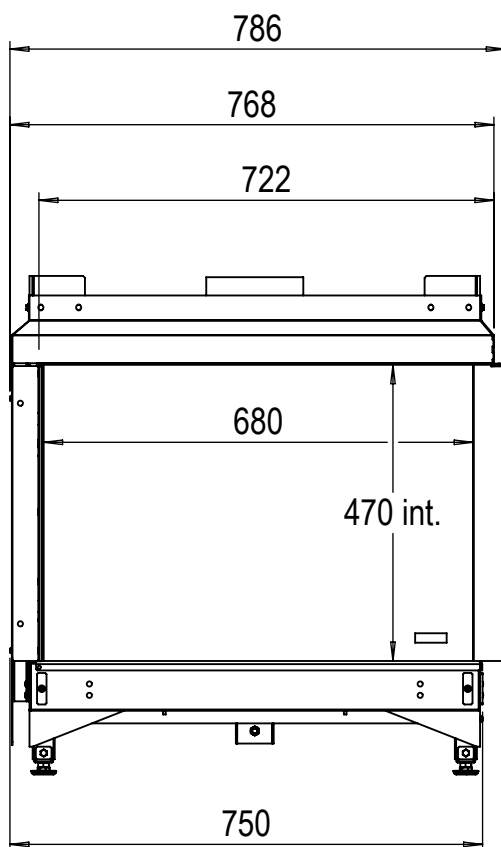

* Incl. optional adjustabel feet

Dimensional drawing Duet M Smart left - cover strip large

Glen Dimplex Benelux BV

P.O.box 219, NL-8440 AE Heerenveen Tel.:+31(0)513 656500 Fax:+31(0)513 656531

* Incl. optional adjustabel feet

Dimensional drawing Duet M Smart left - cover strip small

Glen Dimplex Benelux BV

P.O.box 219, NL-8440 AE Heerenveen Tel.:+31(0)513 656500 Fax:+31(0)513 656531

* Incl. optional adjustable feet

Dimensional drawing Duet M Smart right - cover strip large

Glen Dimplex Benelux BV

P.O.box 219, NL-8440 AE Heerenveen Tel.:+31(0)513 656500 Fax:+31(0)513 656531

* Incl. optional adjustable feet

Dimensional drawing Duet M Smart right - cover strip small

Glen Dimplex Benelux BV