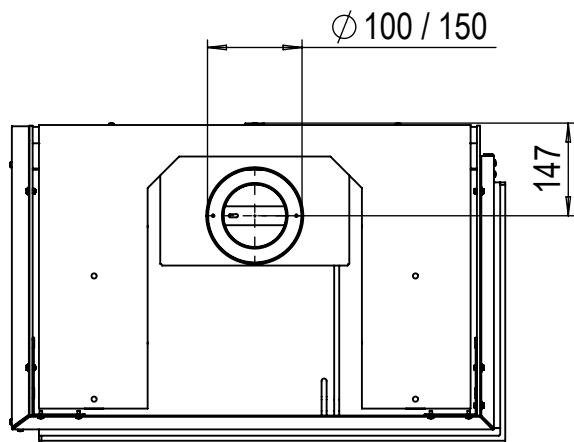

* Incl. optional adjustabel feet

Dimensional drawing Duet M Smart left - cover strip large

Glen Dimplex Benelux BV

P.O.box 219, NL-8440 AE Heerenveen Tel.:+31(0)513 656500 Fax:+31(0)513 656531

* Incl. optional adjustabel feet

Dimensional drawing Duet M Smart left - cover strip small

Glen Dimplex Benelux BV

P.O.box 219, NL-8440 AE Heerenveen Tel.:+31(0)513 656500 Fax:+31(0)513 656531

* Incl. optional adjustable feet

Dimensional drawing Duet M Smart right - cover strip large

Glen Dimplex Benelux BV

P.O.box 219, NL-8440 AE Heerenveen Tel.:+31(0)513 656500 Fax:+31(0)513 656531

* Incl. optional adjustable feet

Dimensional drawing Duet M Smart right - cover strip small

Glen Dimplex Benelux BV