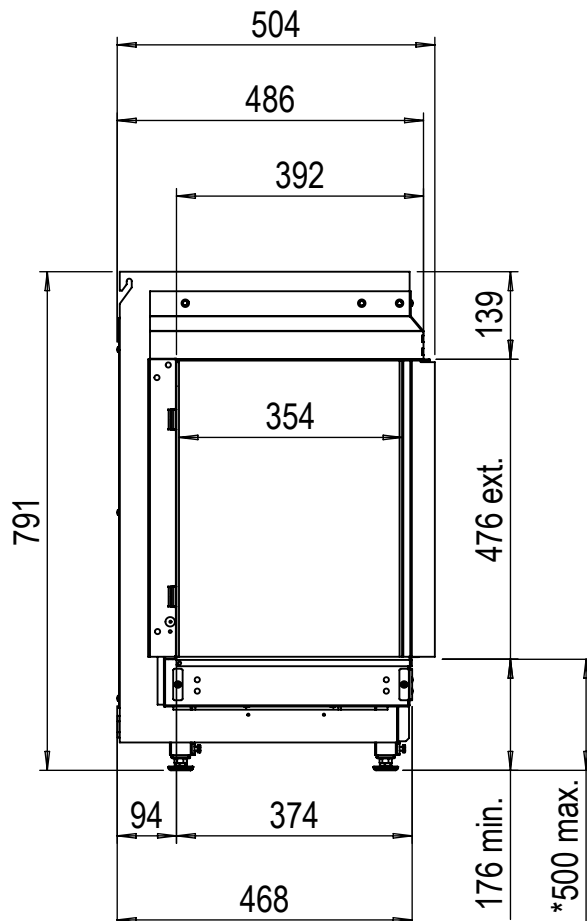

* Incl. optional adjustabel feet

Dimensional drawing Duet M Smart left - cover strip large

Glen Dimplex Benelux BV

P.O.box 219, NL-8440 AE Heerenveen Tel.:+31(0)513 656500 Fax:+31(0)513 656531

* Incl. optional adjustabel feet

Dimensional drawing Duet M Smart left - cover strip small

Glen Dimplex Benelux BV

P.O.box 219, NL-8440 AE Heerenveen Tel.:+31(0)513 656500 Fax:+31(0)513 656531

* Incl. optional adjustable feet

Dimensional drawing Duet M Smart right - cover strip large

Glen Dimplex Benelux BV

P.O.box 219, NL-8440 AE Heerenveen Tel.:+31(0)513 656500 Fax:+31(0)513 656531

* Incl. optional adjustable feet

Dimensional drawing Duet M Smart right - cover strip small

Glen Dimplex Benelux BV