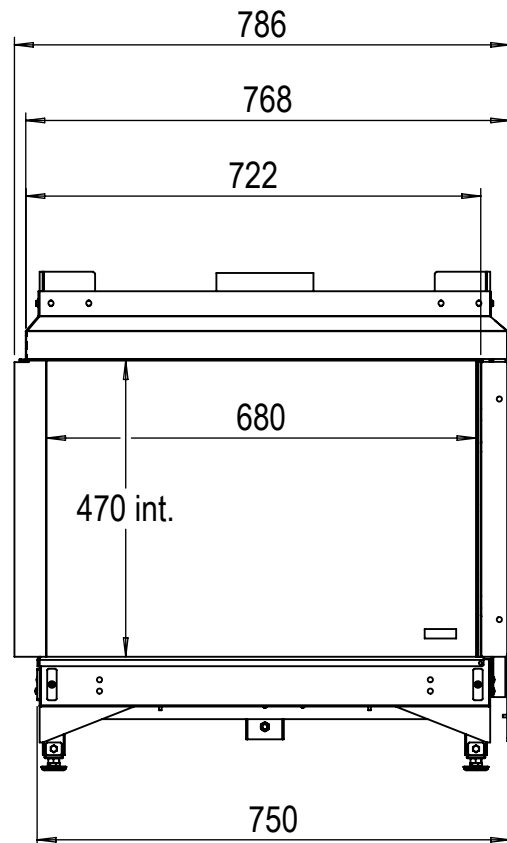

* Incl. optional adjustabel feet

Dimensional drawing Duet M Smart left - cover strip large

Glen Dimplex Benelux BV

P.O.box 219, NL-8440 AE Heerenveen Tel.:+31(0)513 656500 Fax:+31(0)513 656531

* Incl. optional adjustabel feet

Dimensional drawing Duet M Smart left - cover strip small

Glen Dimplex Benelux BV

P.O.box 219, NL-8440 AE Heerenveen Tel.:+31(0)513 656500 Fax:+31(0)513 656531

* Incl. optional adjustable feet

Dimensional drawing Duet M Smart right - cover strip large

Glen Dimplex Benelux BV

P.O.box 219, NL-8440 AE Heerenveen Tel.:+31(0)513 656500 Fax:+31(0)513 656531

* Incl. optional adjustable feet

Dimensional drawing Duet M Smart right - cover strip small

Glen Dimplex Benelux BV