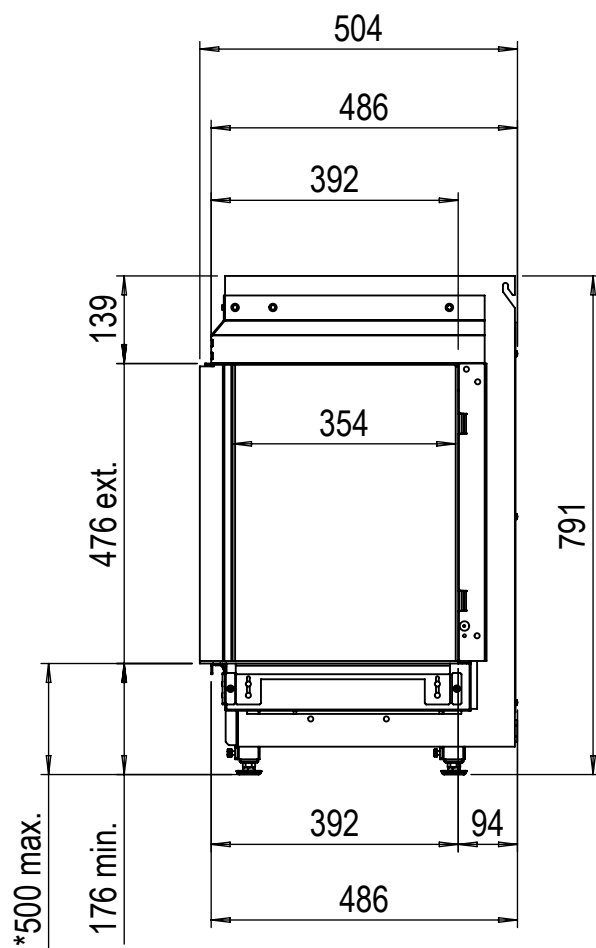

* Incl. optional adjustabel feet

Dimensional drawing Duet M Smart left - cover strip large

Glen Dimplex Benelux BV

P.O.box 219, NL-8440 AE Heerenveen Tel.:+31(0)513 656500 Fax:+31(0)513 656531

* Incl. optional adjustabel feet

Dimensional drawing Duet M Smart left - cover strip small

Glen Dimplex Benelux BV

P.O.box 219, NL-8440 AE Heerenveen Tel.:+31(0)513 656500 Fax:+31(0)513 656531

* Incl. optional adjustable feet

Dimensional drawing Duet M Smart right - cover strip large

Glen Dimplex Benelux BV

P.O.box 219, NL-8440 AE Heerenveen Tel.:+31(0)513 656500 Fax:+31(0)513 656531

* Incl. optional adjustable feet

Dimensional drawing Duet M Smart right - cover strip small

Glen Dimplex Benelux BV