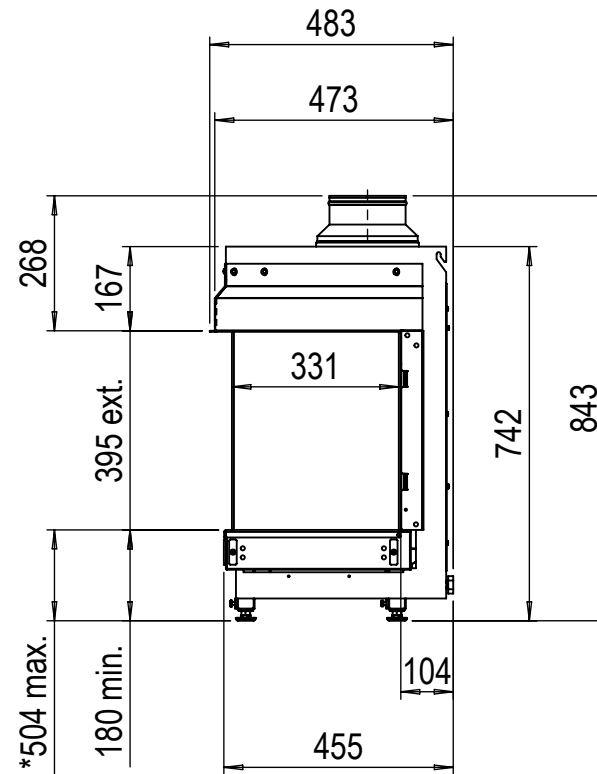

* Incl. optional adjustable feet

** Comes standard with the gas fire

Dimensional drawing Triple L Smart - cover strip large

Glen Dimplex Benelux BV

P.O.box 219, NL-8440 AE Heerenveen Tel.:+31(0)513 656500 Fax:+31(0)513 656531

* Incl. optional adjustable feet

** Comes standard with the gas fire

Dimensional drawing Triple L Smart - cover strip small

Glen Dimplex Benelux BV

P.O.box 219, NL-8440 AE Heerenveen Tel.:+31(0)513 656500 Fax:+31(0)513 656531