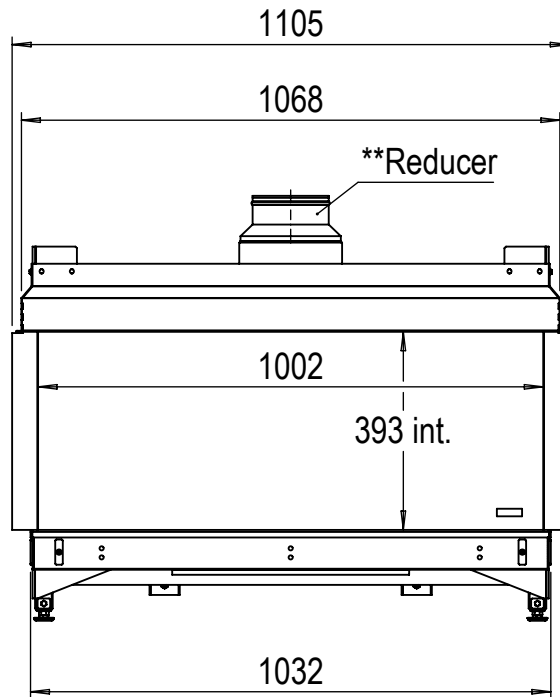

* Incl. optional adjustable feet

** Comes standard with the gas fire

Dimensional drawing Triple L Smart - cover strip large

Glen Dimplex Benelux BV

P.O.box 219, NL-8440 AE Heerenveen Tel.:+31(0)513 656500 Fax:+31(0)513 656531

* Incl. optional adjustable feet

** Comes standard with the gas fire

Dimensional drawing Triple L Smart - cover strip small

Glen Dimplex Benelux BV

P.O.box 219, NL-8440 AE Heerenveen Tel.:+31(0)513 656500 Fax:+31(0)513 656531