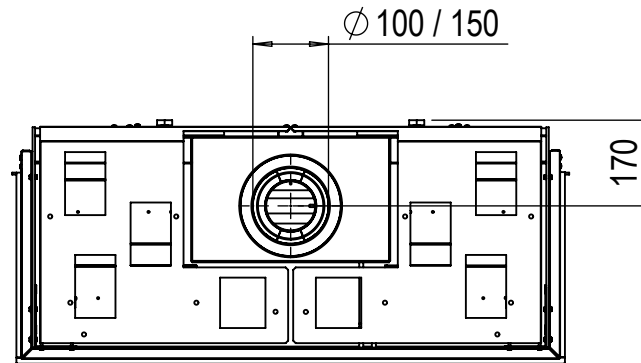

* Incl. optional adjustable feet

** Comes standard with the gas fire

Dimensional drawing Triple L Smart - cover strip large

Glen Dimplex Benelux BV

P.O.box 219, NL-8440 AE Heerenveen Tel.:+31(0)513 656500 Fax:+31(0)513 656531

* Incl. optional adjustable feet

** Comes standard with the gas fire

Dimensional drawing Triple L Smart - cover strip small

Glen Dimplex Benelux BV

P.O.box 219, NL-8440 AE Heerenveen Tel.:+31(0)513 656500 Fax:+31(0)513 656531