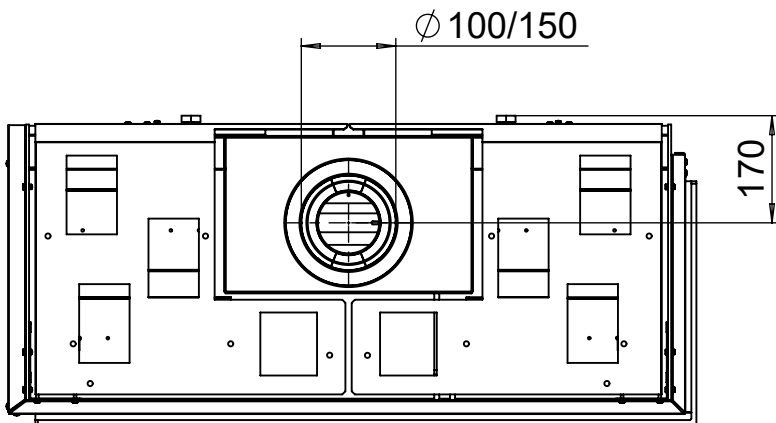

- * Incl. optional adjustable feet
- ** Comes standard with the gas fire

Dimensional drawing Duet L Smart left - cover strip large

Glen Dimplex Benelux BV

P.O.box 219, NL-8440 AE Heerenveen Tel.:+31(0)513 656500 Fax:+31(0)513 656531

* Incl. optional adjustable feet
 ** Comes standard with the gas fire

Dimensional drawing Duet L Smart left - cover strip small

Glen Dimplex Benelux BV

P.O.box 219, NL-8440 AE Heerenveen Tel.:+31(0)513 656500 Fax:+31(0)513 656531

- * Incl. optional adjustable feet
- ** Comes standard with the gas fire

Dimensional drawing Duet L Smart right - cover strip large

Glen Dimplex Benelux BV

P.O.box 219, NL-8440 AE Heerenveen Tel.:+31(0)513 656500 Fax:+31(0)513 656531

- * Incl. optional adjustable feet
- ** Comes standard with the gas fire

Dimensional drawing Duet L Smart right - cover strip small

Glen Dimplex Benelux BV

P.O.box 219, NL-8440 AE Heerenveen Tel.:+31(0)513 656500 Fax:+31(0)513 656531