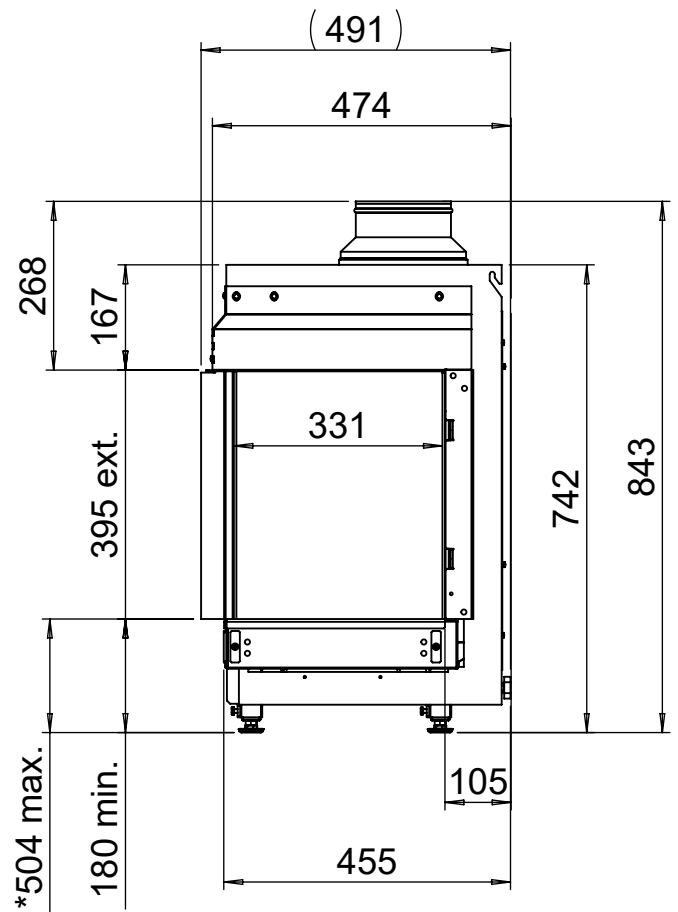

- * Incl. optional adjustable feet
- ** Comes standard with the gas fire

Dimensional drawing Duet L Smart left - cover strip large

Glen Dimplex Benelux BV

P.O.box 219, NL-8440 AE Heerenveen Tel.:+31(0)513 656500 Fax:+31(0)513 656531

* Incl. optional adjustable feet
 ** Comes standard with the gas fire

Dimensional drawing Duet L Smart left - cover strip small

Glen Dimplex Benelux BV

P.O.box 219, NL-8440 AE Heerenveen Tel.:+31(0)513 656500 Fax:+31(0)513 656531

- * Incl. optional adjustable feet
- ** Comes standard with the gas fire

Dimensional drawing Duet L Smart right - cover strip large

Glen Dimplex Benelux BV

P.O.box 219, NL-8440 AE Heerenveen Tel.:+31(0)513 656500 Fax:+31(0)513 656531

- * Incl. optional adjustable feet
- ** Comes standard with the gas fire

Dimensional drawing Duet L Smart right - cover strip small

Glen Dimplex Benelux BV

P.O.box 219, NL-8440 AE Heerenveen Tel.:+31(0)513 656500 Fax:+31(0)513 656531