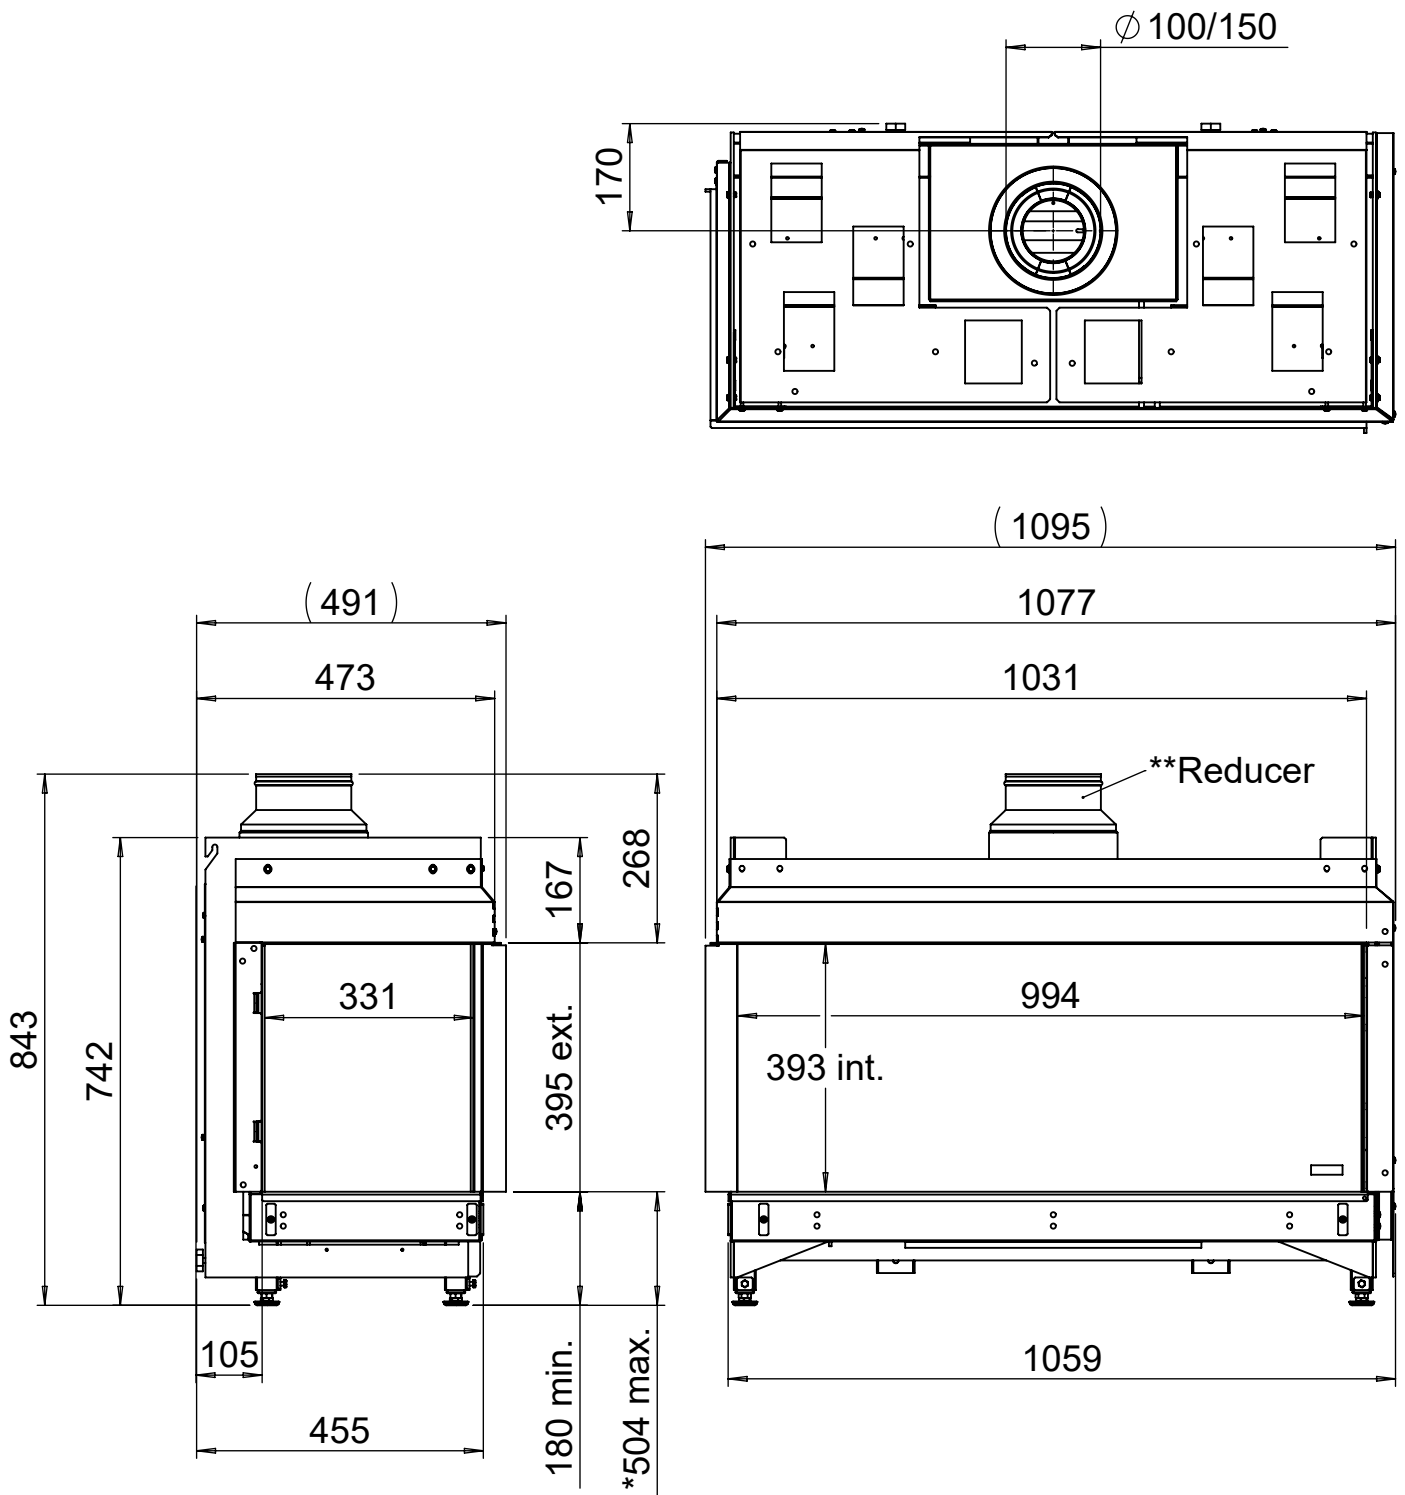

- * Incl. optional adjustable feet
- ** Comes standard with the gas fire

Dimensional drawing Duet L Smart left - cover strip large

Glen Dimplex Benelux BV

P.O.box 219, NL-8440 AE Heerenveen Tel.:+31(0)513 656500 Fax:+31(0)513 656531

* Incl. optional adjustable feet
 ** Comes standard with the gas fire

Dimensional drawing Duet L Smart left - cover strip small

Glen Dimplex Benelux BV

P.O.box 219, NL-8440 AE Heerenveen Tel.:+31(0)513 656500 Fax:+31(0)513 656531

- * Incl. optional adjustable feet
- ** Comes standard with the gas fire

Dimensional drawing Duet L Smart right - cover strip large

Glen Dimplex Benelux BV

P.O.box 219, NL-8440 AE Heerenveen Tel.:+31(0)513 656500 Fax:+31(0)513 656531

- * Incl. optional adjustable feet
- ** Comes standard with the gas fire

Dimensional drawing Duet L Smart right - cover strip small

Glen Dimplex Benelux BV

P.O.box 219, NL-8440 AE Heerenveen Tel.:+31(0)513 656500 Fax:+31(0)513 656531