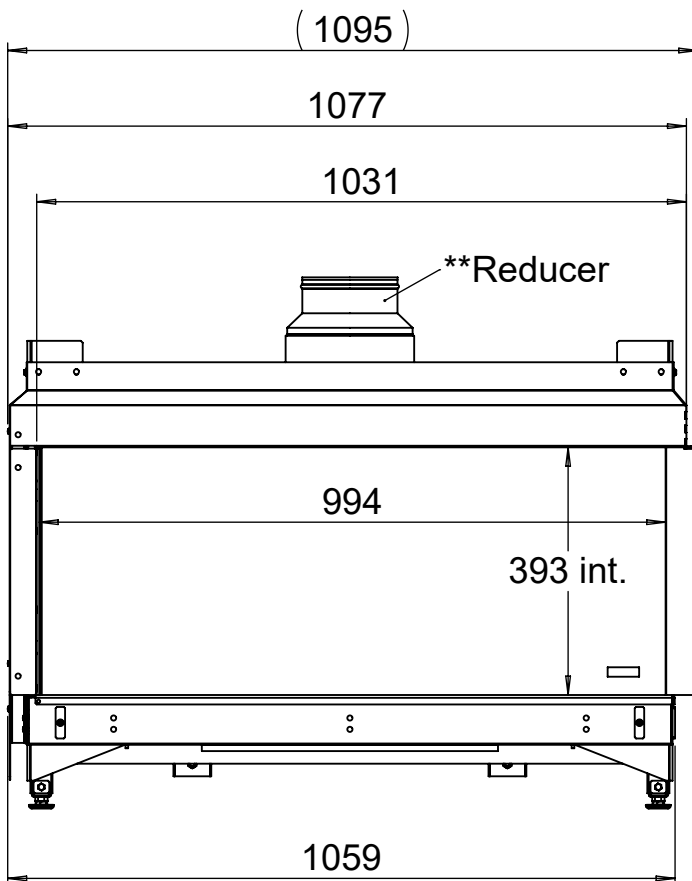

- * Incl. optional adjustable feet
- ** Comes standard with the gas fire

Dimensional drawing Duet L Smart left - cover strip large

Glen Dimplex Benelux BV

P.O.box 219, NL-8440 AE Heerenveen Tel.:+31(0)513 656500 Fax:+31(0)513 656531

* Incl. optional adjustable feet
 ** Comes standard with the gas fire

Dimensional drawing Duet L Smart left - cover strip small

Glen Dimplex Benelux BV

P.O.box 219, NL-8440 AE Heerenveen Tel.:+31(0)513 656500 Fax:+31(0)513 656531

- * Incl. optional adjustable feet
- ** Comes standard with the gas fire

Dimensional drawing Duet L Smart right - cover strip large

Glen Dimplex Benelux BV

P.O.box 219, NL-8440 AE Heerenveen Tel.:+31(0)513 656500 Fax:+31(0)513 656531

- * Incl. optional adjustable feet
- ** Comes standard with the gas fire

Dimensional drawing Duet L Smart right - cover strip small

Glen Dimplex Benelux BV

P.O.box 219, NL-8440 AE Heerenveen Tel.:+31(0)513 656500 Fax:+31(0)513 656531