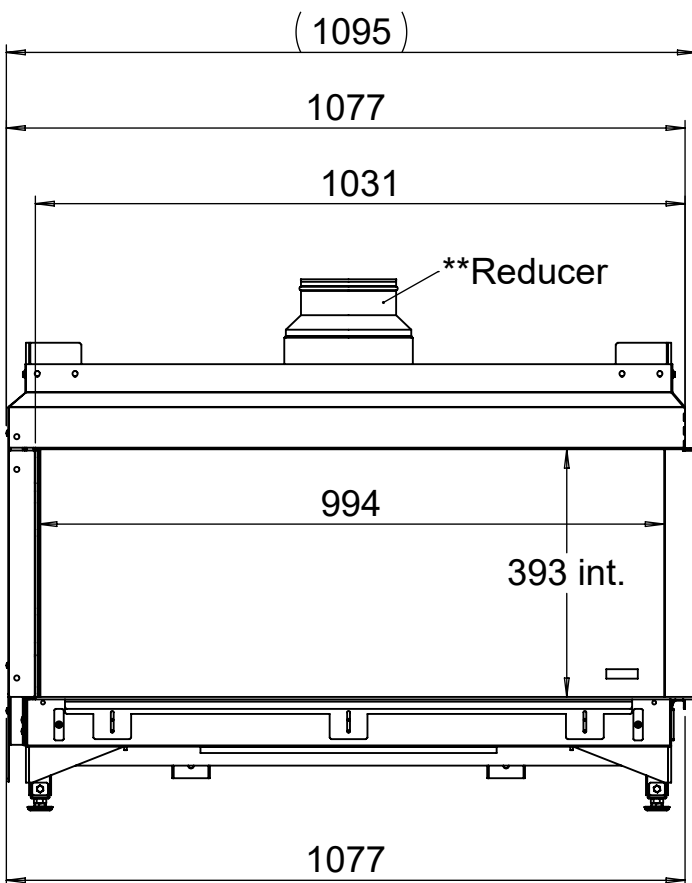

- * Incl. optional adjustable feet
- ** Comes standard with the gas fire

Dimensional drawing Duet L Smart left - cover strip large

Glen Dimplex Benelux BV

P.O.box 219, NL-8440 AE Heerenveen Tel.:+31(0)513 656500 Fax:+31(0)513 656531

* Incl. optional adjustable feet
 ** Comes standard with the gas fire

Dimensional drawing Duet L Smart left - cover strip small

Glen Dimplex Benelux BV

P.O.box 219, NL-8440 AE Heerenveen Tel.:+31(0)513 656500 Fax:+31(0)513 656531

- * Incl. optional adjustable feet
- ** Comes standard with the gas fire

Dimensional drawing Duet L Smart right - cover strip large

Glen Dimplex Benelux BV

P.O.box 219, NL-8440 AE Heerenveen Tel.:+31(0)513 656500 Fax:+31(0)513 656531

- * Incl. optional adjustable feet
- ** Comes standard with the gas fire

Dimensional drawing Duet L Smart right - cover strip small

Glen Dimplex Benelux BV

P.O.box 219, NL-8440 AE Heerenveen Tel.:+31(0)513 656500 Fax:+31(0)513 656531