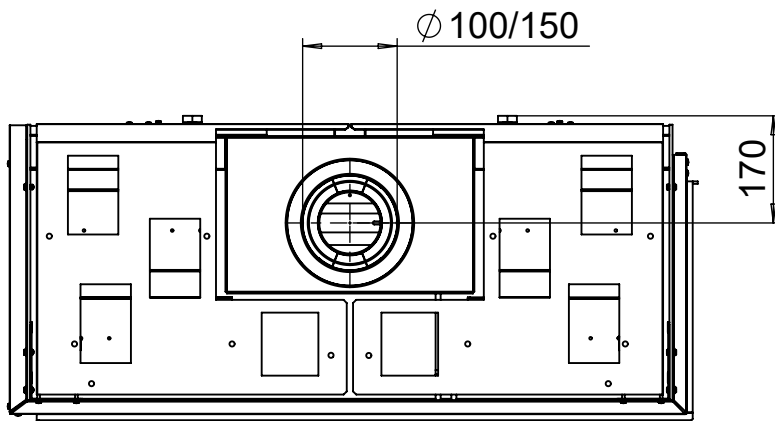

- * Incl. optional adjustable feet
- ** Comes standard with the gas fire

Dimensional drawing Duet L Smart left - cover strip large

Glen Dimplex Benelux BV

P.O.box 219, NL-8440 AE Heerenveen Tel.:+31(0)513 656500 Fax:+31(0)513 656531

* Incl. optional adjustable feet
 ** Comes standard with the gas fire

Dimensional drawing Duet L Smart left - cover strip small

Glen Dimplex Benelux BV

P.O.box 219, NL-8440 AE Heerenveen Tel.:+31(0)513 656500 Fax:+31(0)513 656531

- * Incl. optional adjustable feet
- ** Comes standard with the gas fire

Dimensional drawing Duet L Smart right - cover strip large

Glen Dimplex Benelux BV

P.O.box 219, NL-8440 AE Heerenveen Tel.:+31(0)513 656500 Fax:+31(0)513 656531

- * Incl. optional adjustable feet
- ** Comes standard with the gas fire

Dimensional drawing Duet L Smart right - cover strip small

Glen Dimplex Benelux BV

P.O.box 219, NL-8440 AE Heerenveen Tel.:+31(0)513 656500 Fax:+31(0)513 656531