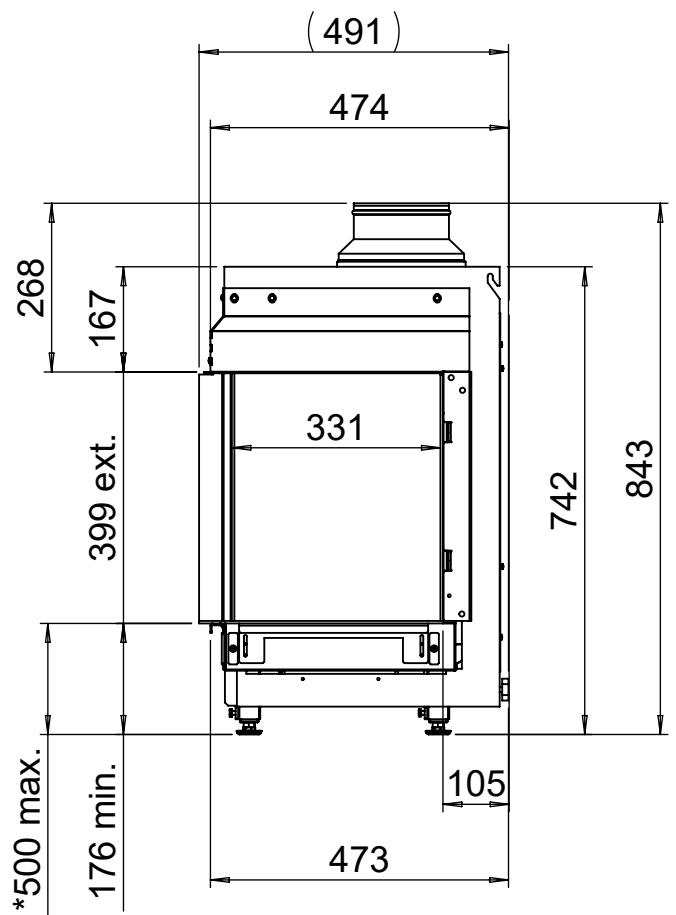

- * Incl. optional adjustable feet
- ** Comes standard with the gas fire

Dimensional drawing Duet L Smart left - cover strip large

Glen Dimplex Benelux BV

P.O.box 219, NL-8440 AE Heerenveen Tel.:+31(0)513 656500 Fax:+31(0)513 656531

* Incl. optional adjustable feet
 ** Comes standard with the gas fire

Dimensional drawing Duet L Smart left - cover strip small

Glen Dimplex Benelux BV

P.O.box 219, NL-8440 AE Heerenveen Tel.:+31(0)513 656500 Fax:+31(0)513 656531

- * Incl. optional adjustable feet
- ** Comes standard with the gas fire

Dimensional drawing Duet L Smart right - cover strip large

Glen Dimplex Benelux BV

P.O.box 219, NL-8440 AE Heerenveen Tel.:+31(0)513 656500 Fax:+31(0)513 656531

- * Incl. optional adjustable feet
- ** Comes standard with the gas fire

Dimensional drawing Duet L Smart right - cover strip small

Glen Dimplex Benelux BV

P.O.box 219, NL-8440 AE Heerenveen Tel.:+31(0)513 656500 Fax:+31(0)513 656531